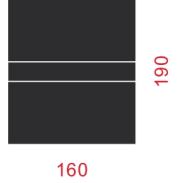

[mm]

S

M

L

Cover Plate

Reflector