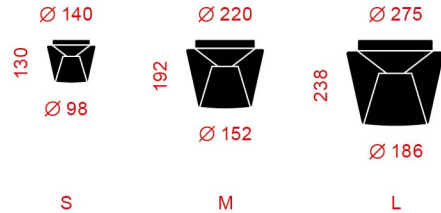

[mm]

shade: opal

shade: clear / reflector: opal

shade: clear / reflector: aluminium polished

shade: clear / reflector: crystal glass