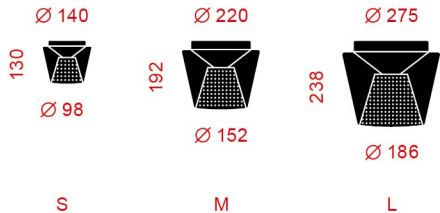

[mm]

shade: opal

shade: clear / reflector: opal

shade: clear / reflector: aluminium polished

shade: clear / reflector: crystal glass