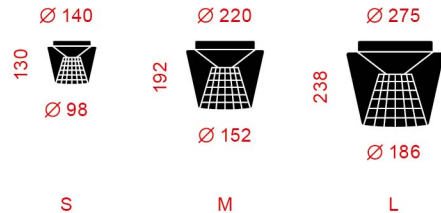

[mm]

shade: opal

shade: clear / reflector: opal

shade: clear / reflector: aluminium polished

shade: clear / reflector: crystal glass