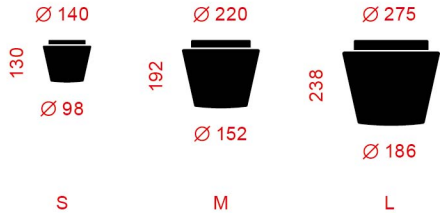

[mm]

shade: opal

shade: clear / reflector: opal

shade: clear / reflector: aluminium polished

shade: clear / reflector: crystal glass